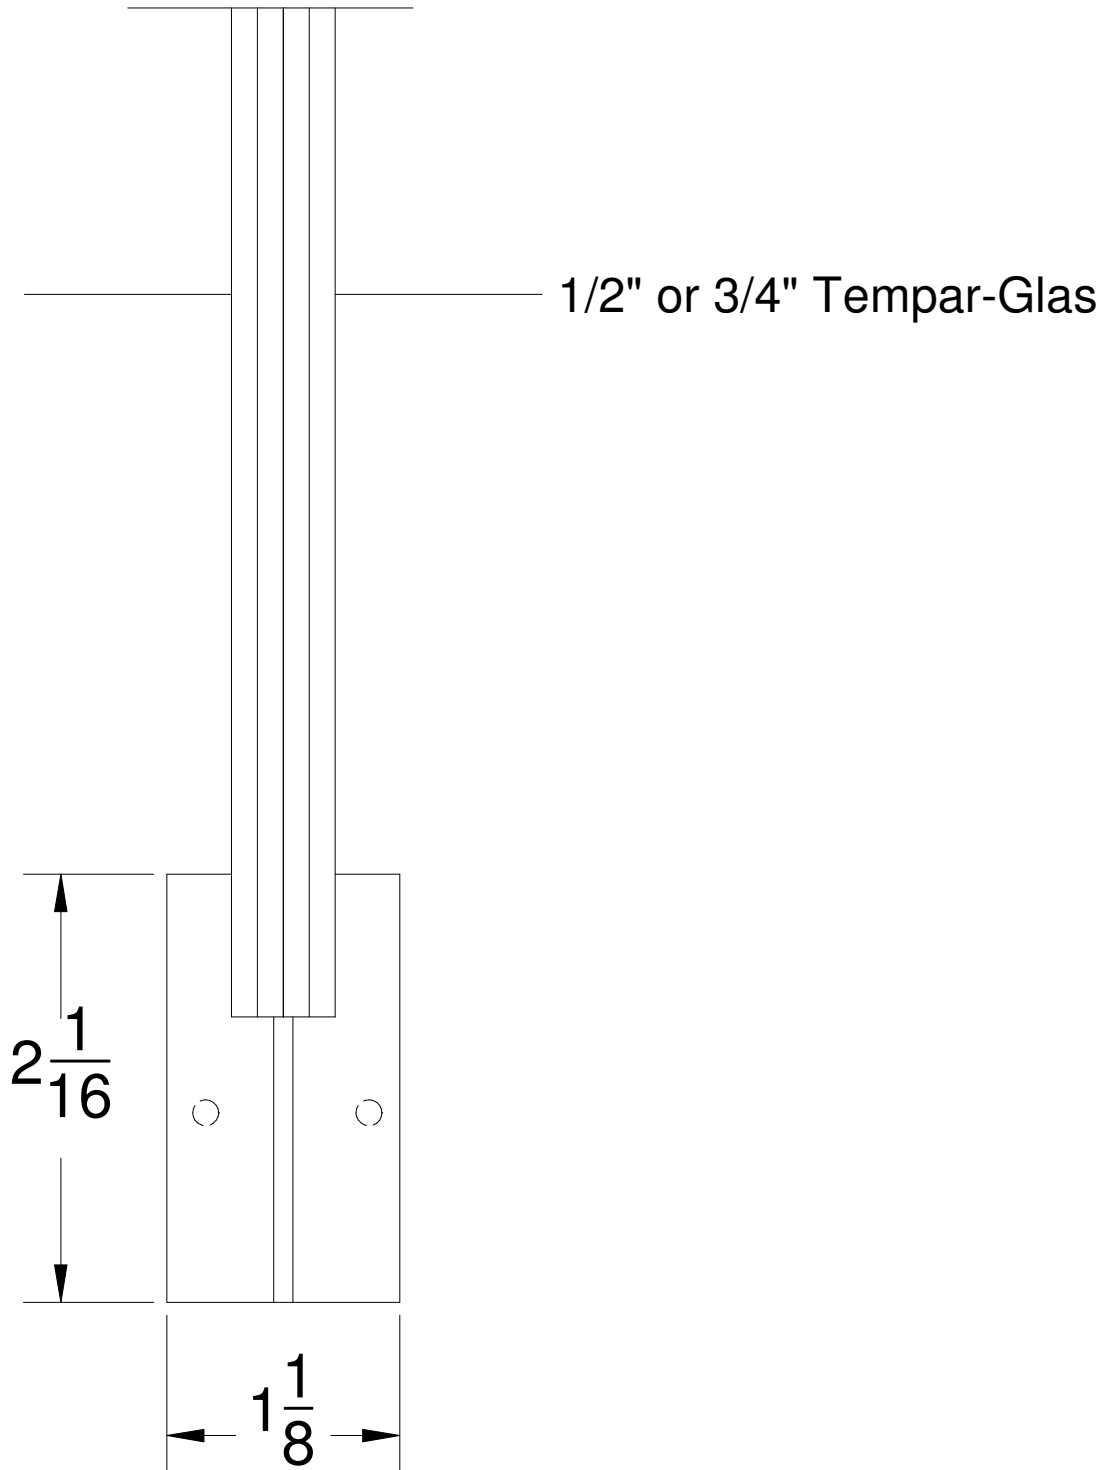

CORNER PATCH FITTING SECTION

VIR 92-01 BOTTOM CORNER PATCH FITTING
(VIR 92-02 TOP CORNER PATCH FITTING)
6-17/32" LONG