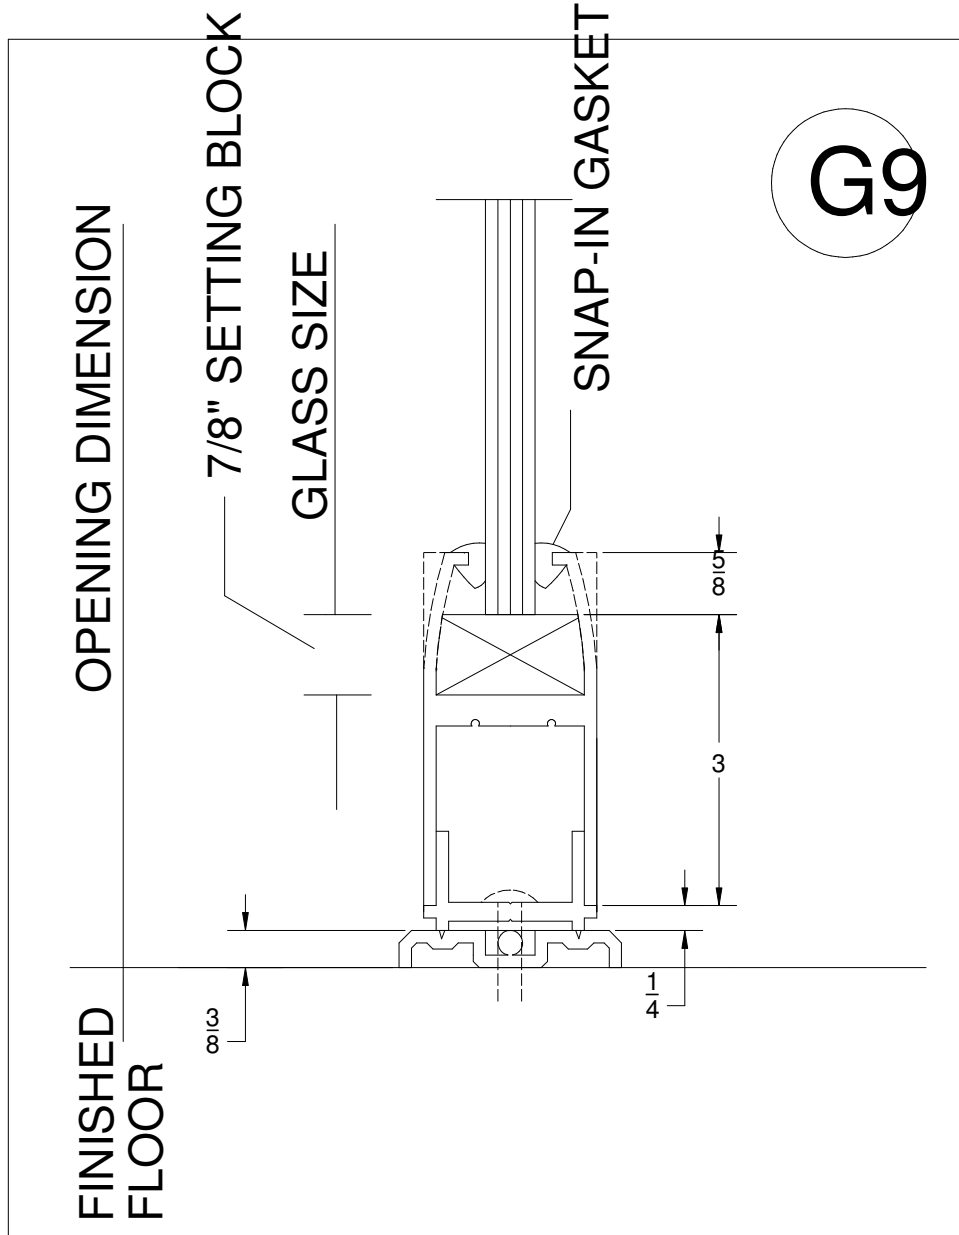

SLIDER DETAILS (FIXED PANELS)

Standard
Flushed Glazed Sidelight W/ Roller
Track Mounted on Finished Floor

NOTE: For Sill Detail of Fixed
Panels Adjacent to Sliding Panels
W/ Roller Tracks Mounted Flush
W/ Finished Floor See Details