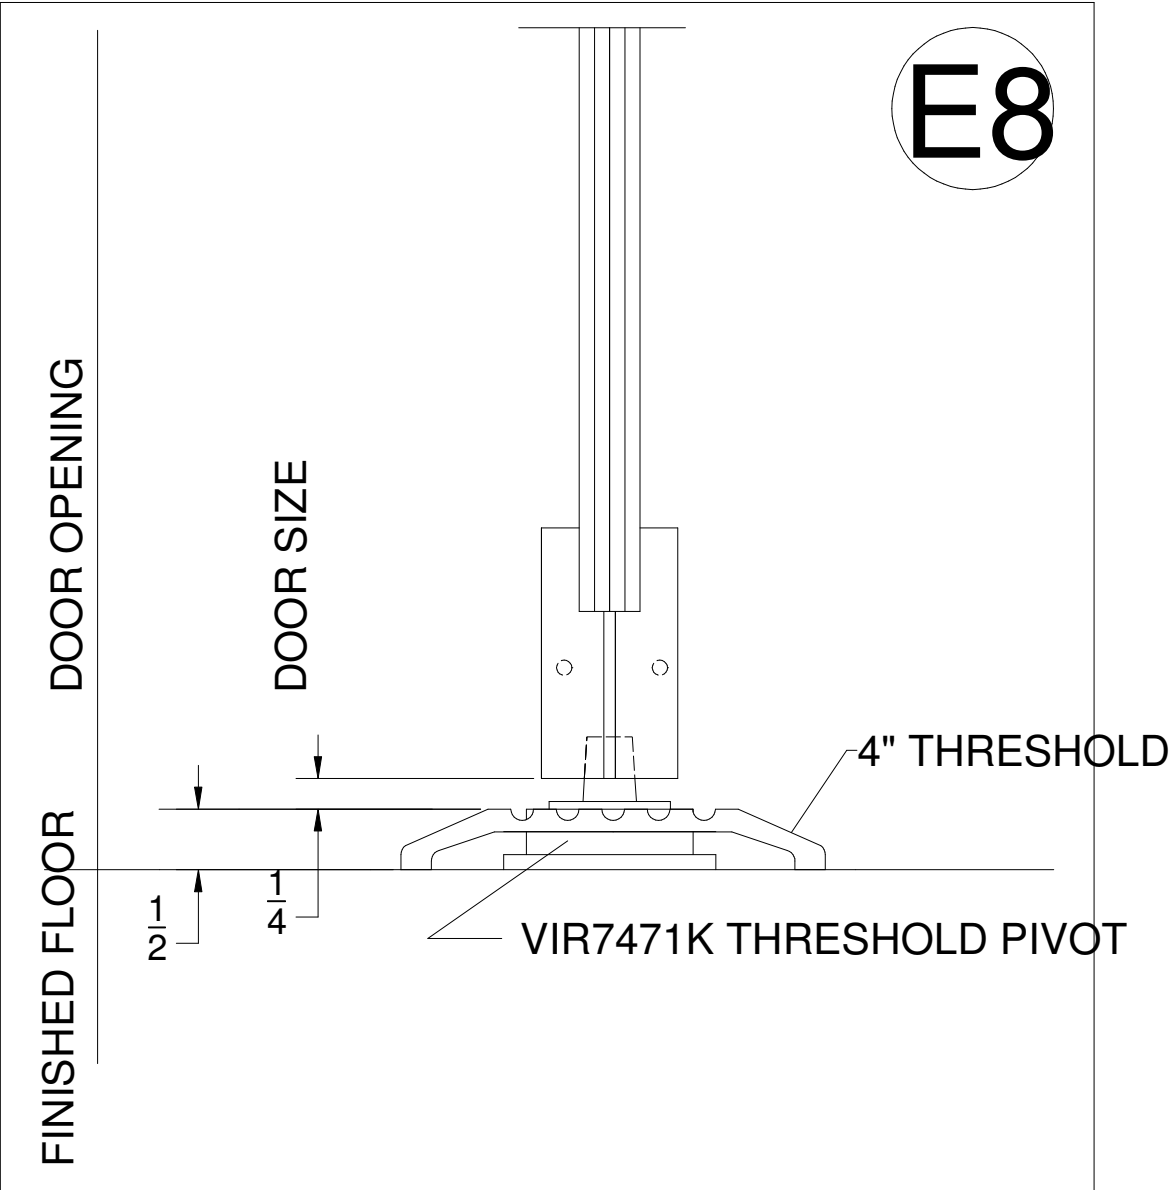

DOOR SECTIONS AT SILL

SILL DETAIL-Type AGA Door W/Threshold Pivot and 1/2" x 4" Threshold