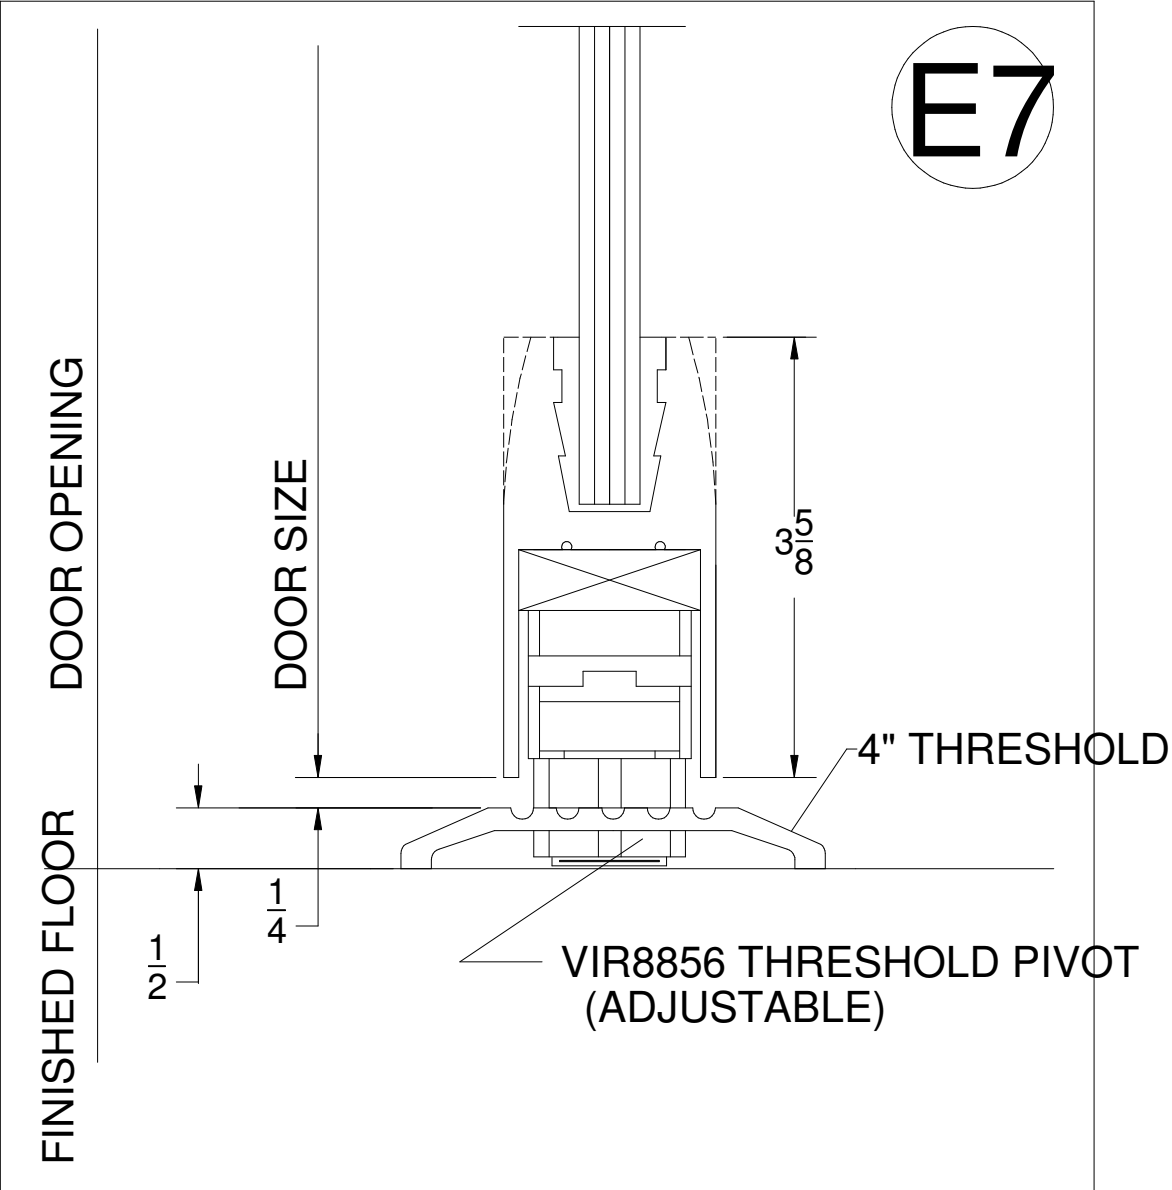

# DOOR SECTIONS AT SILL

SILL DETAIL-Type P or B/P Door W/Threshold Pivot and 1/2" x 4" Threshold