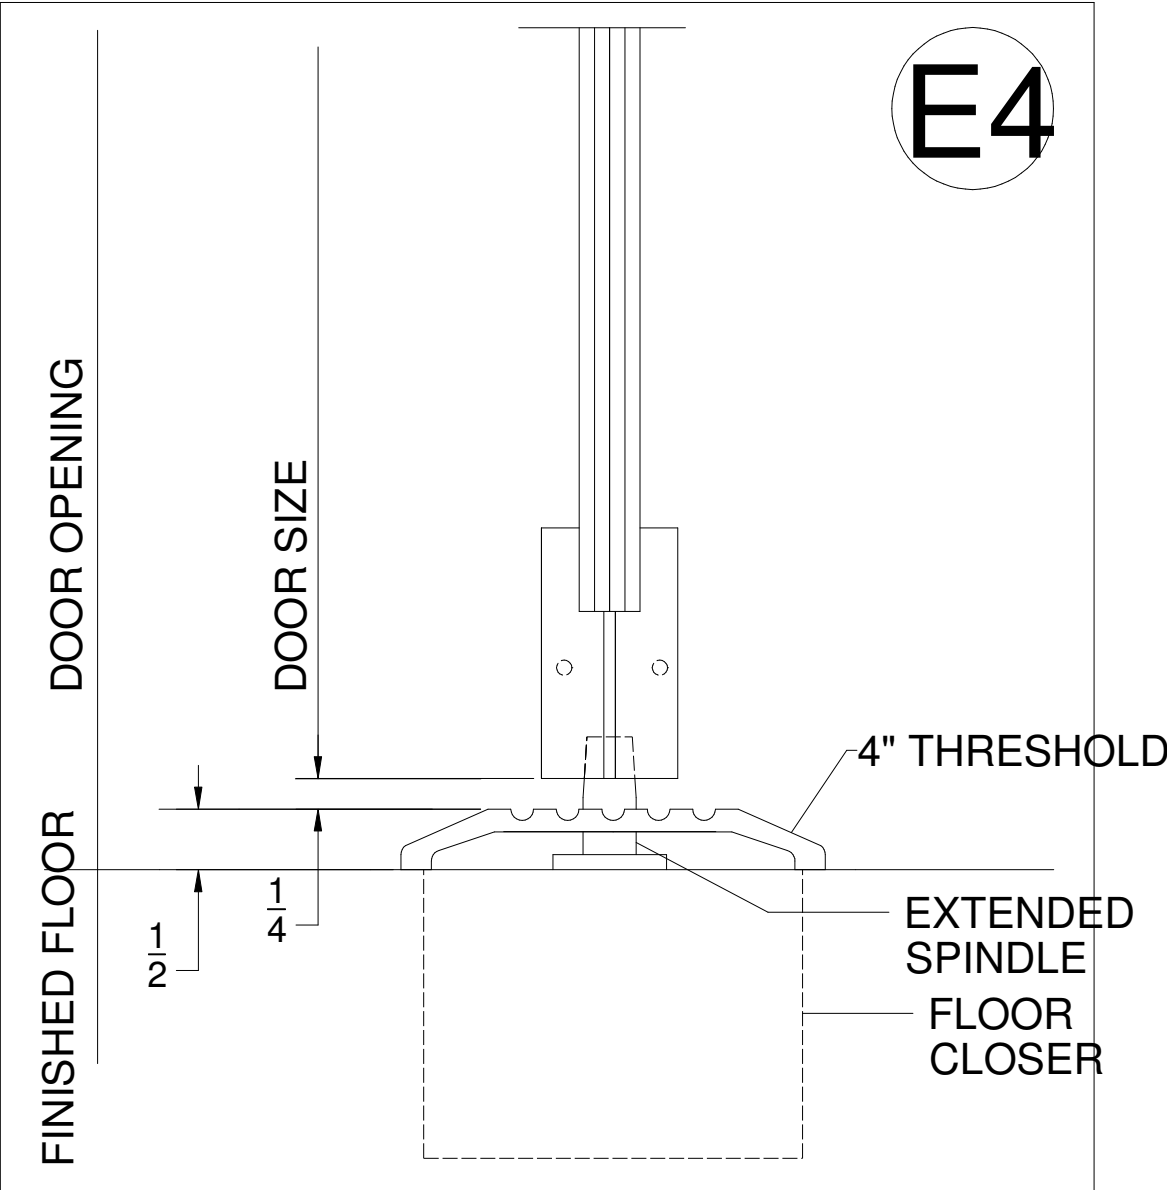

DOOR SECTIONS AT SILL

SILL DETAIL-Type AGA Door W/Floor Closer and 1/2" x 4" Threshold