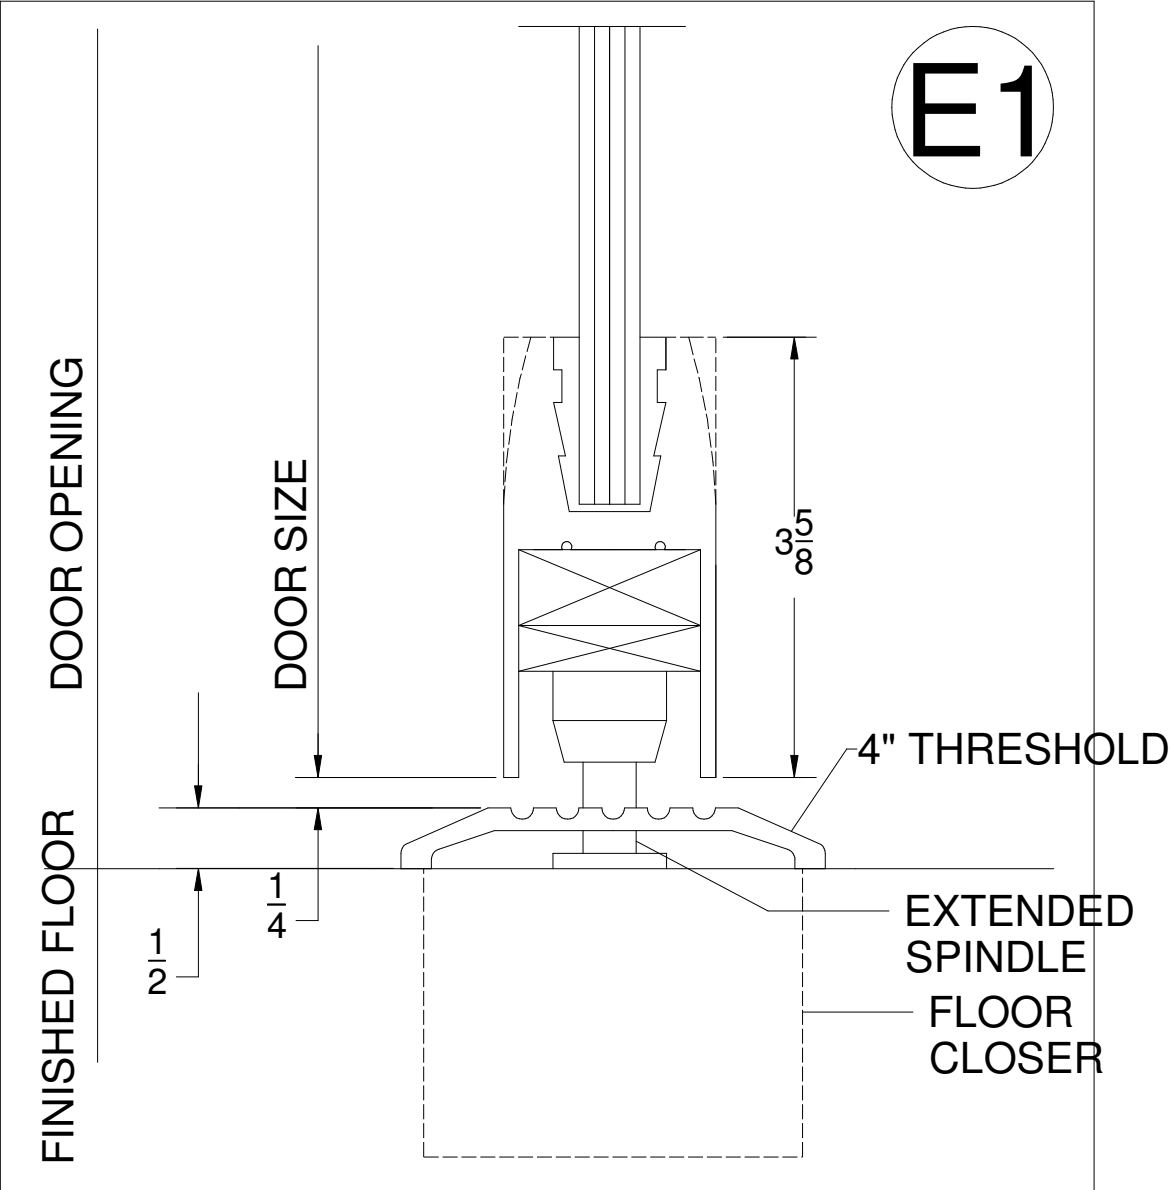

DOOR SECTIONS AT SILL

SILL DETAIL-Type P or B/P Door W/Floor Closer and 1/2" x 4" Threshold