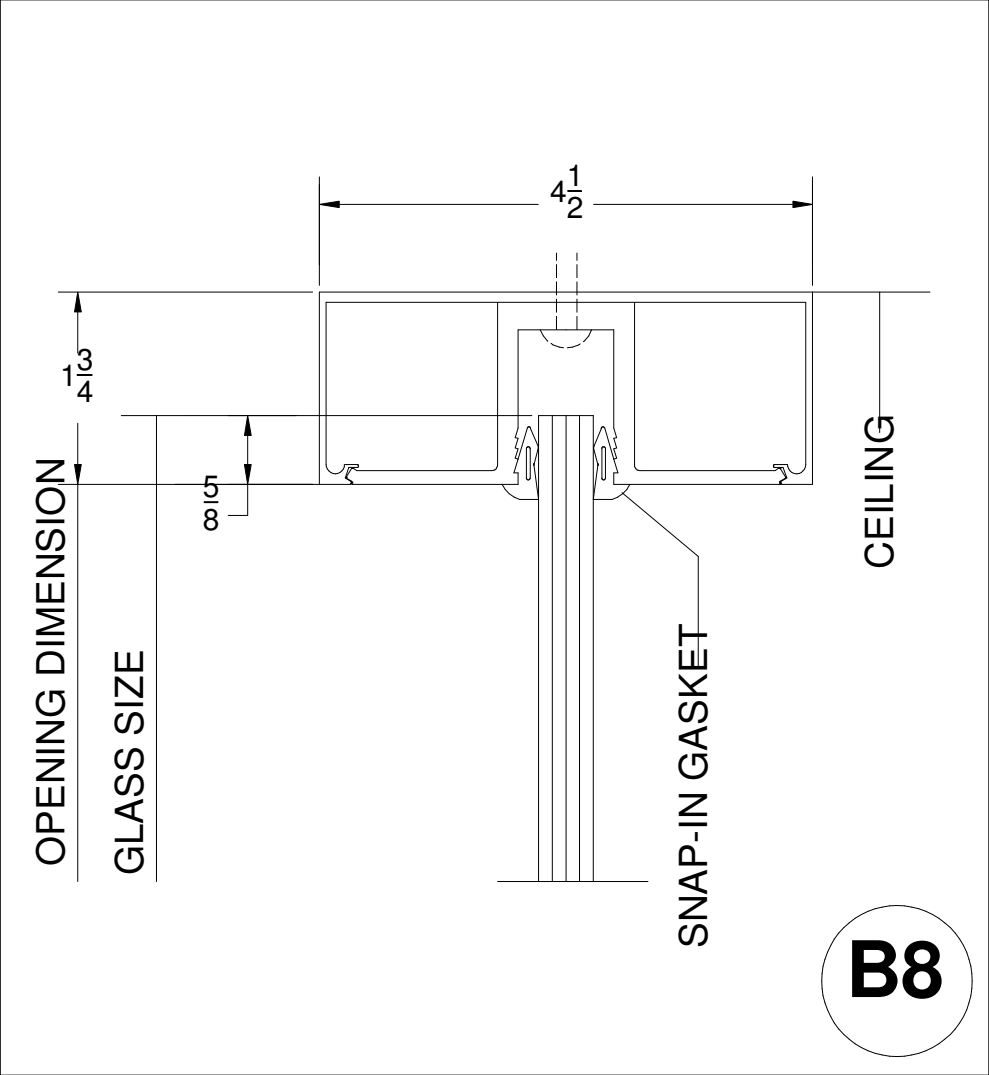

# SIDELIGHT HEAD SECTIONS

Header W/ Built-in Recessed Channel  
Surface Mounted