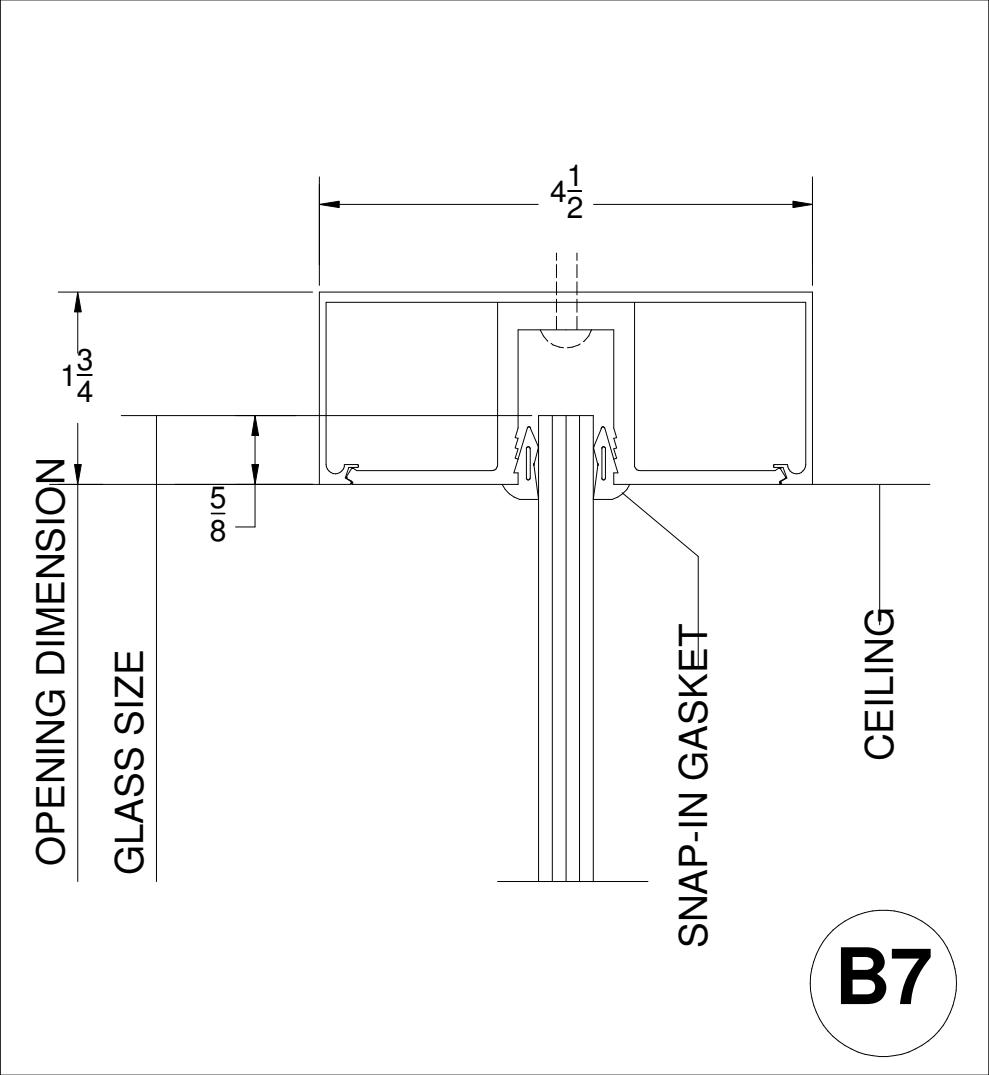

SIDELIGHT HEAD SECTIONS

Header W/ Built-in Recessed Channel
Flush Mounted