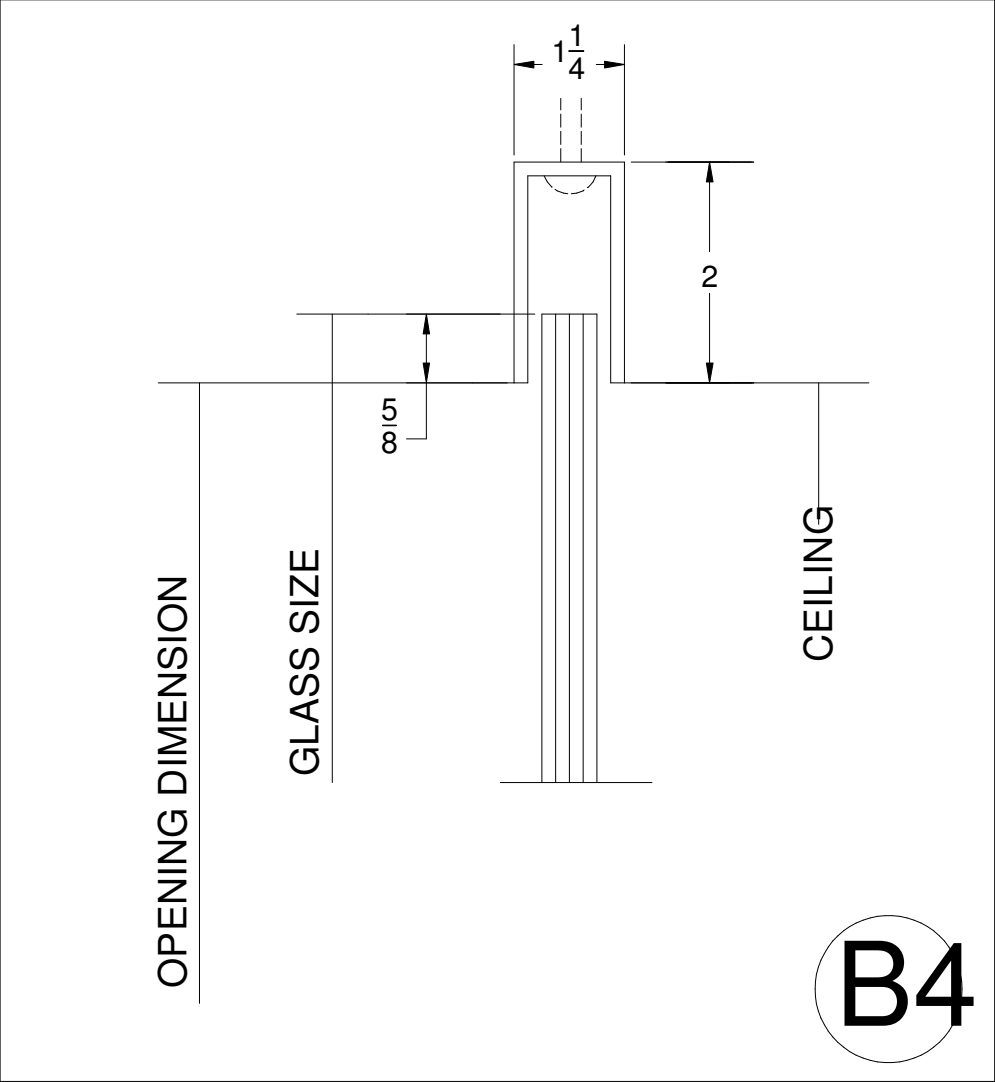

SIDELIGHT HEAD SECTIONS

2" Recessed Channel at Head