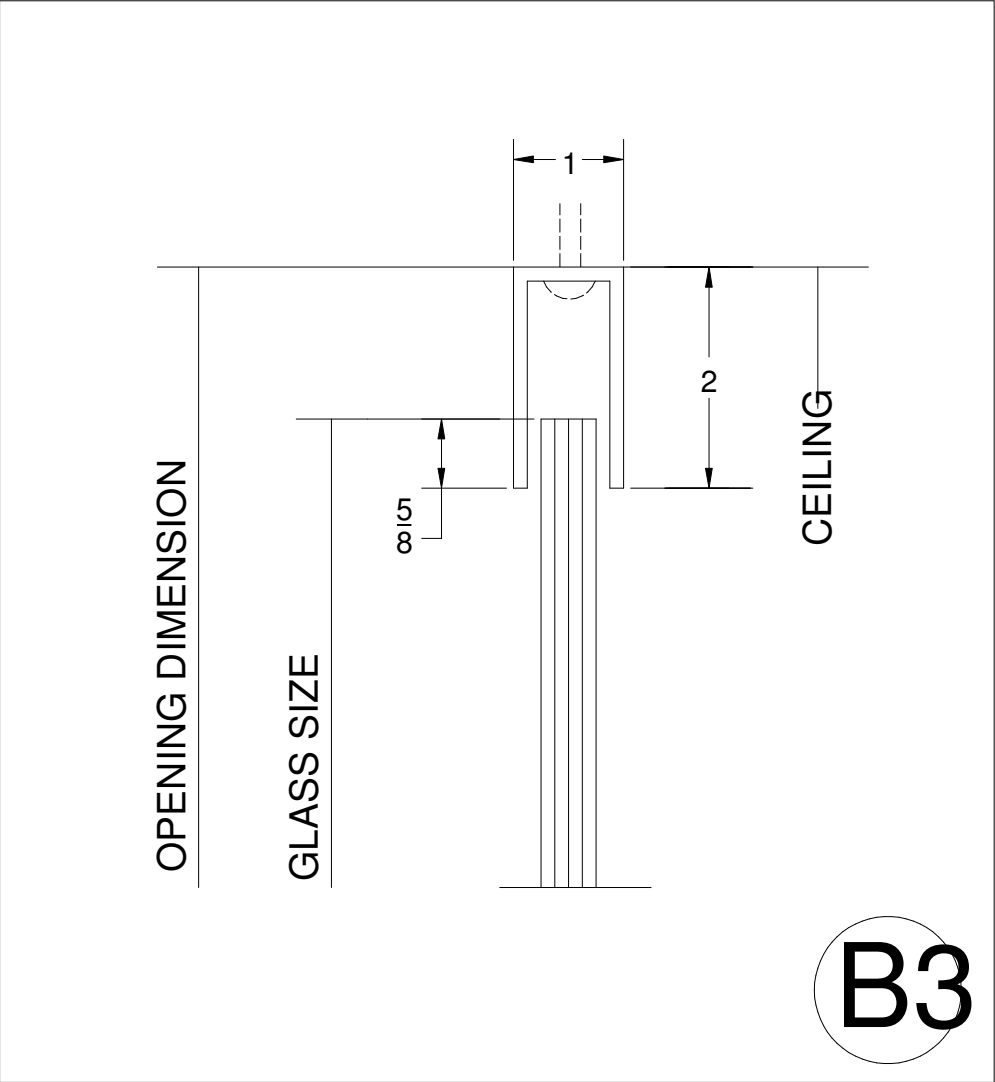

# SIDELIGHT HEAD SECTIONS

2" Surface Mounted Channel at Head