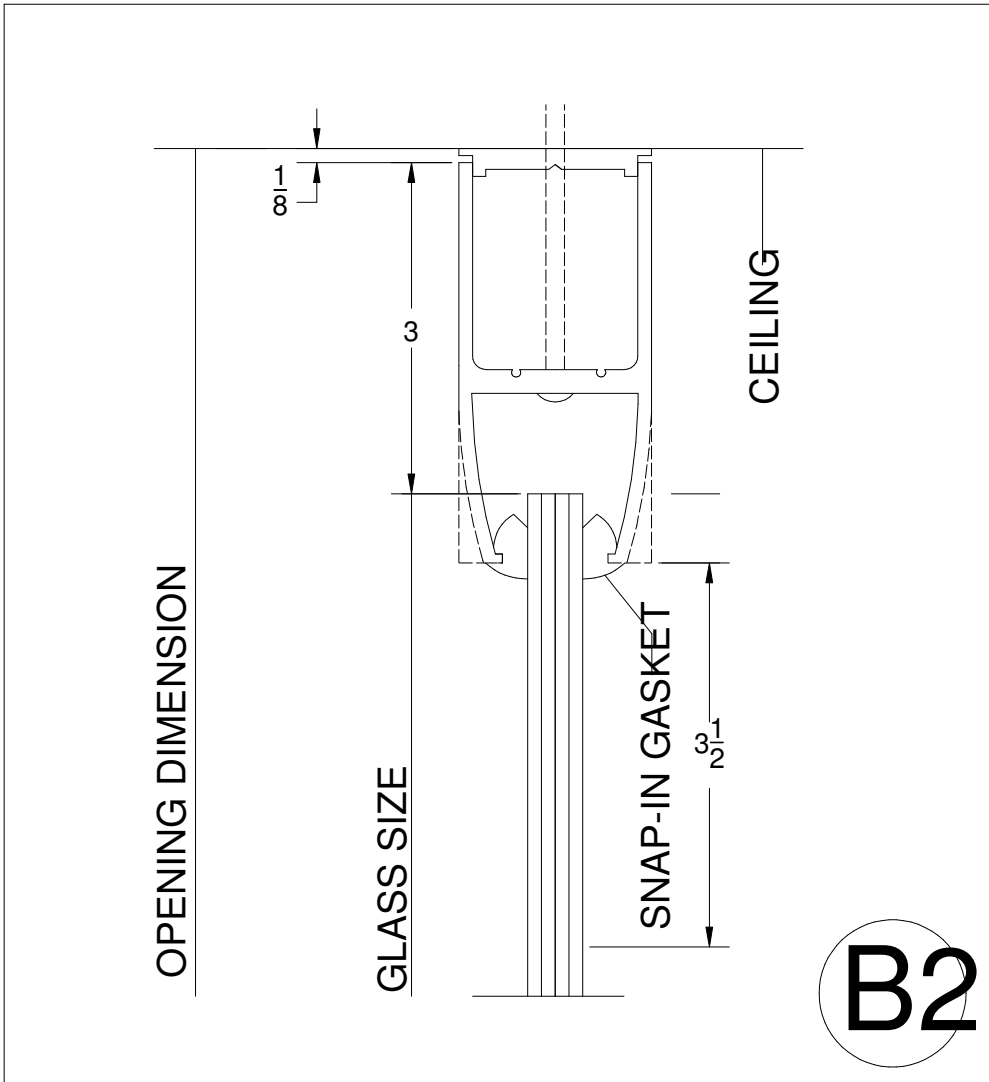

# SIDELIGHT HEAD SECTIONS

## STANDARD

Flush Glazed Sidelight W/ Out Header  
(Rail Mounted to Head Prior to Glazing)