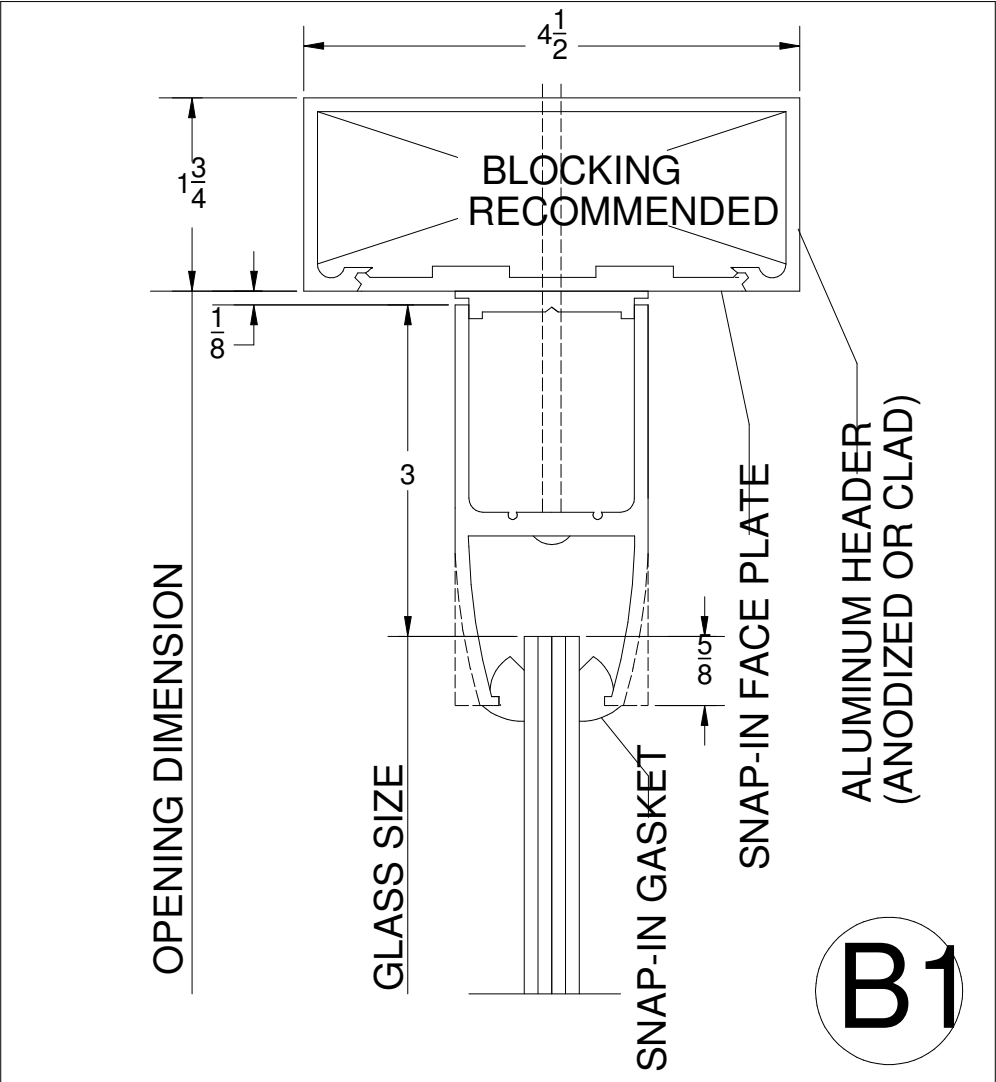

# SIDELIGHT HEAD SECTIONS

**STANDARD**  
Flush Glazed Sidelight W/ Header  
(Rail Mounted to Head Prior to Glazing)