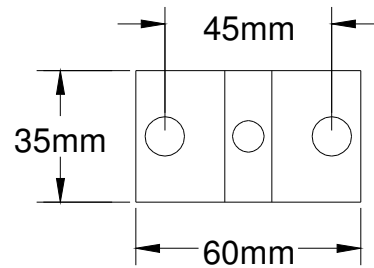

AGA HARDWARE

WALL MOUNTING PLATE

Section at Head of AGA or B/P Door and
Transom Sidelight Link VIR 92-03 or
Transom Pivot VIR 92-05