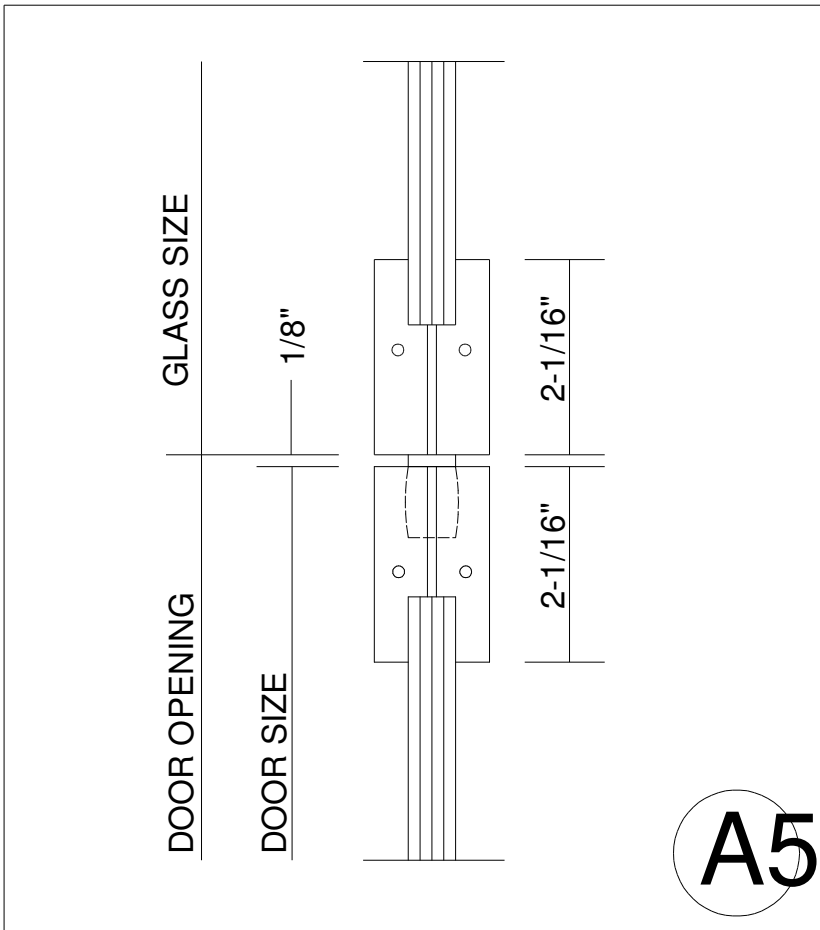

AGA HARDWARE

WALL MOUNTING PLATE

Section at Head of AGA or B/P Door and
Transom Sidelight Link VIR 92-03 or
Transom Pivot VIR 92-05